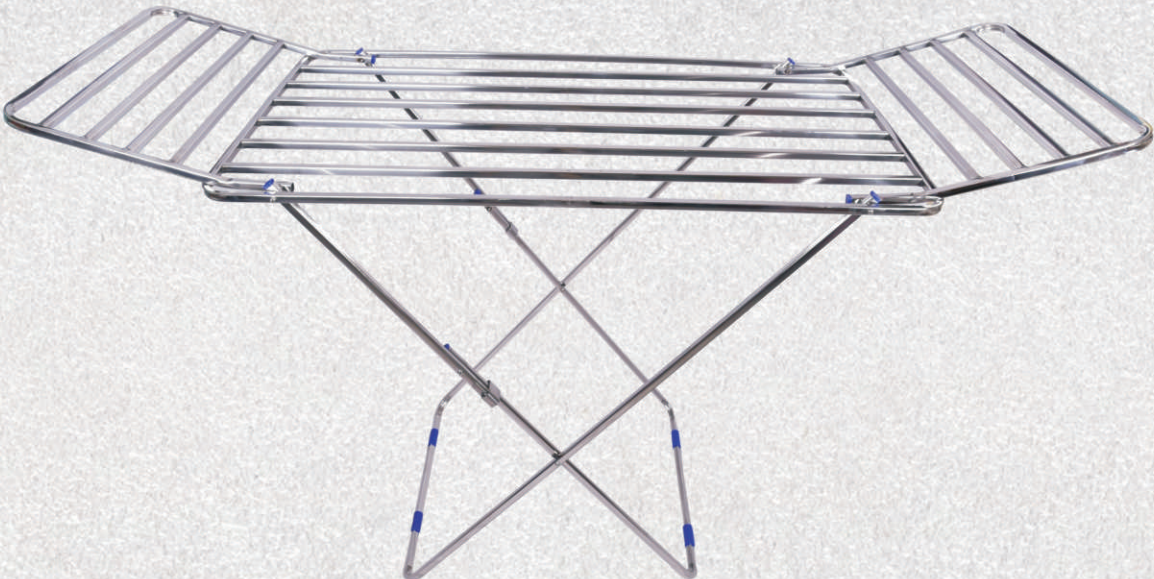

**ITEM No. - 148
SS Single Decker
Cloth Stand**