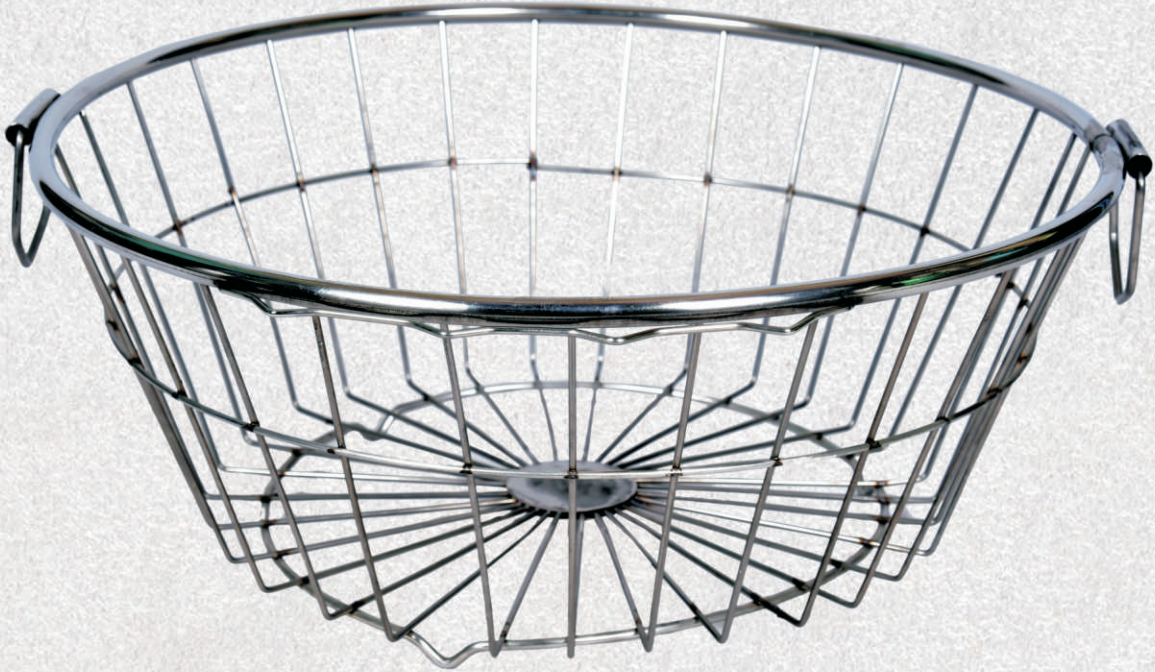

EXCLUSIVE RANGE OF WIRE ITEM

ITEM No. - 138
Round Wire Tokra
Size : 2, 3, 4