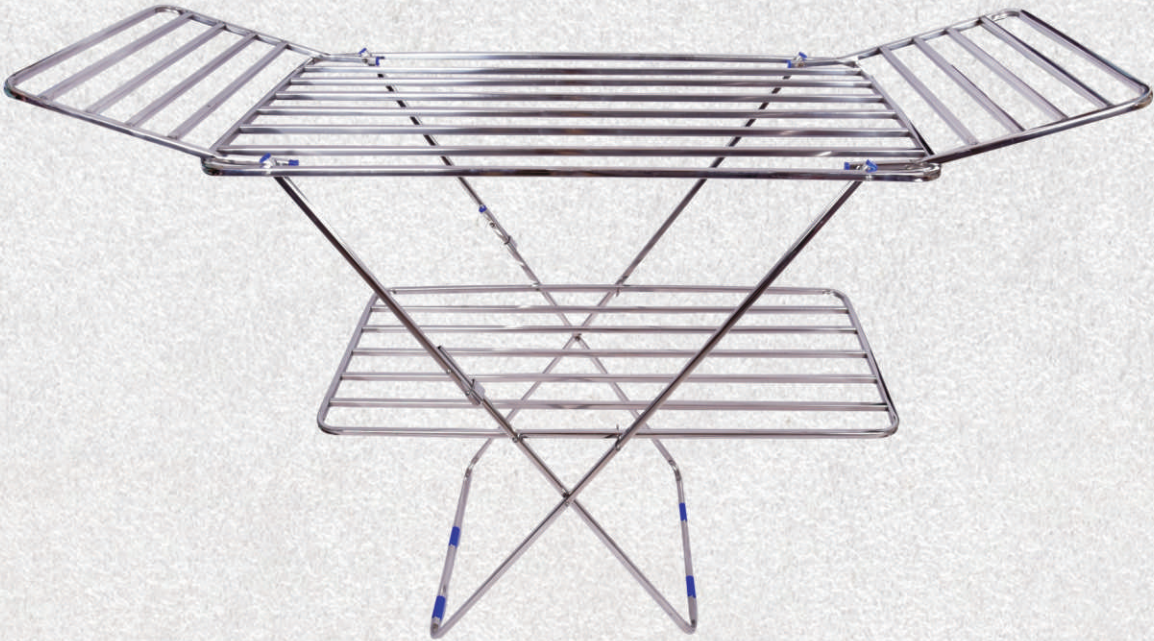

EXTRA EXCLUSIVE RANGE OF WIRE ITEM

**ITEM No. - 147
SS Double Decker
Cloth Stand**